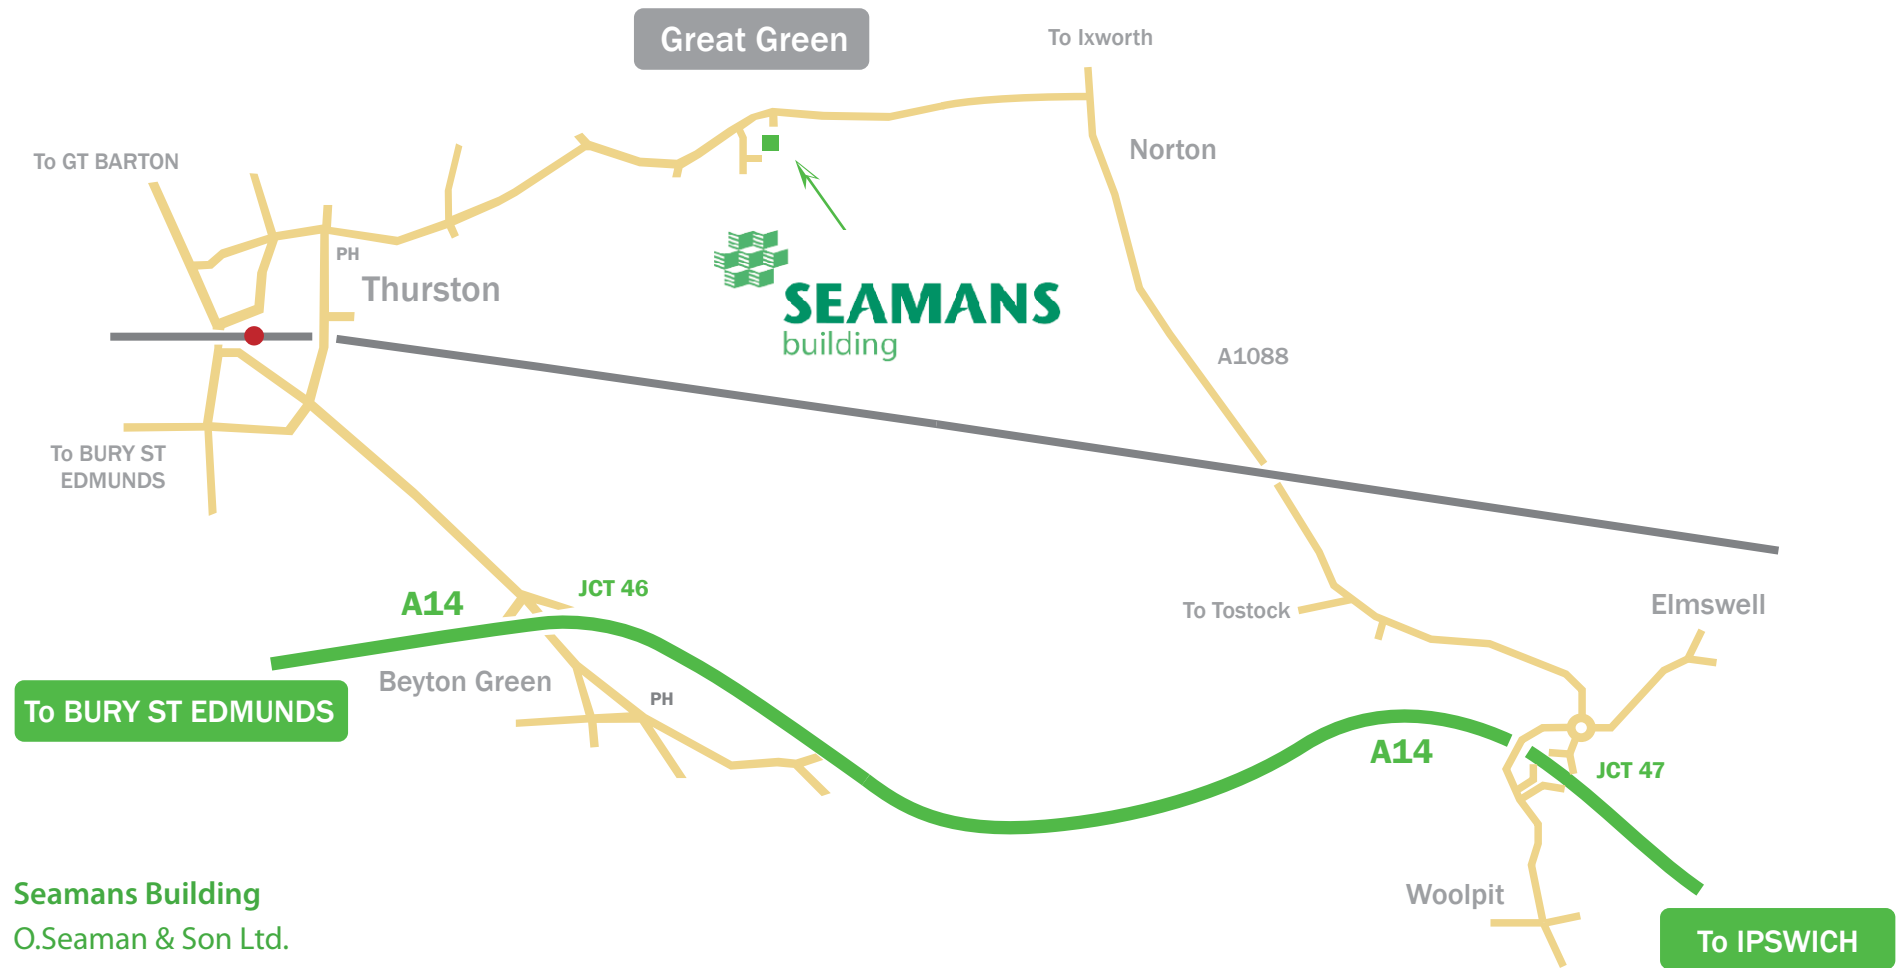

Directions to Seamans Building

Seamans Building
O.Seaman & Son Ltd.
Prospect House, Elm Farm Park
Great Green, Thurston
Bury St Edmunds
Suffolk, IP31 3SH

Tel: 01359 230430
Fax: 01359 230432